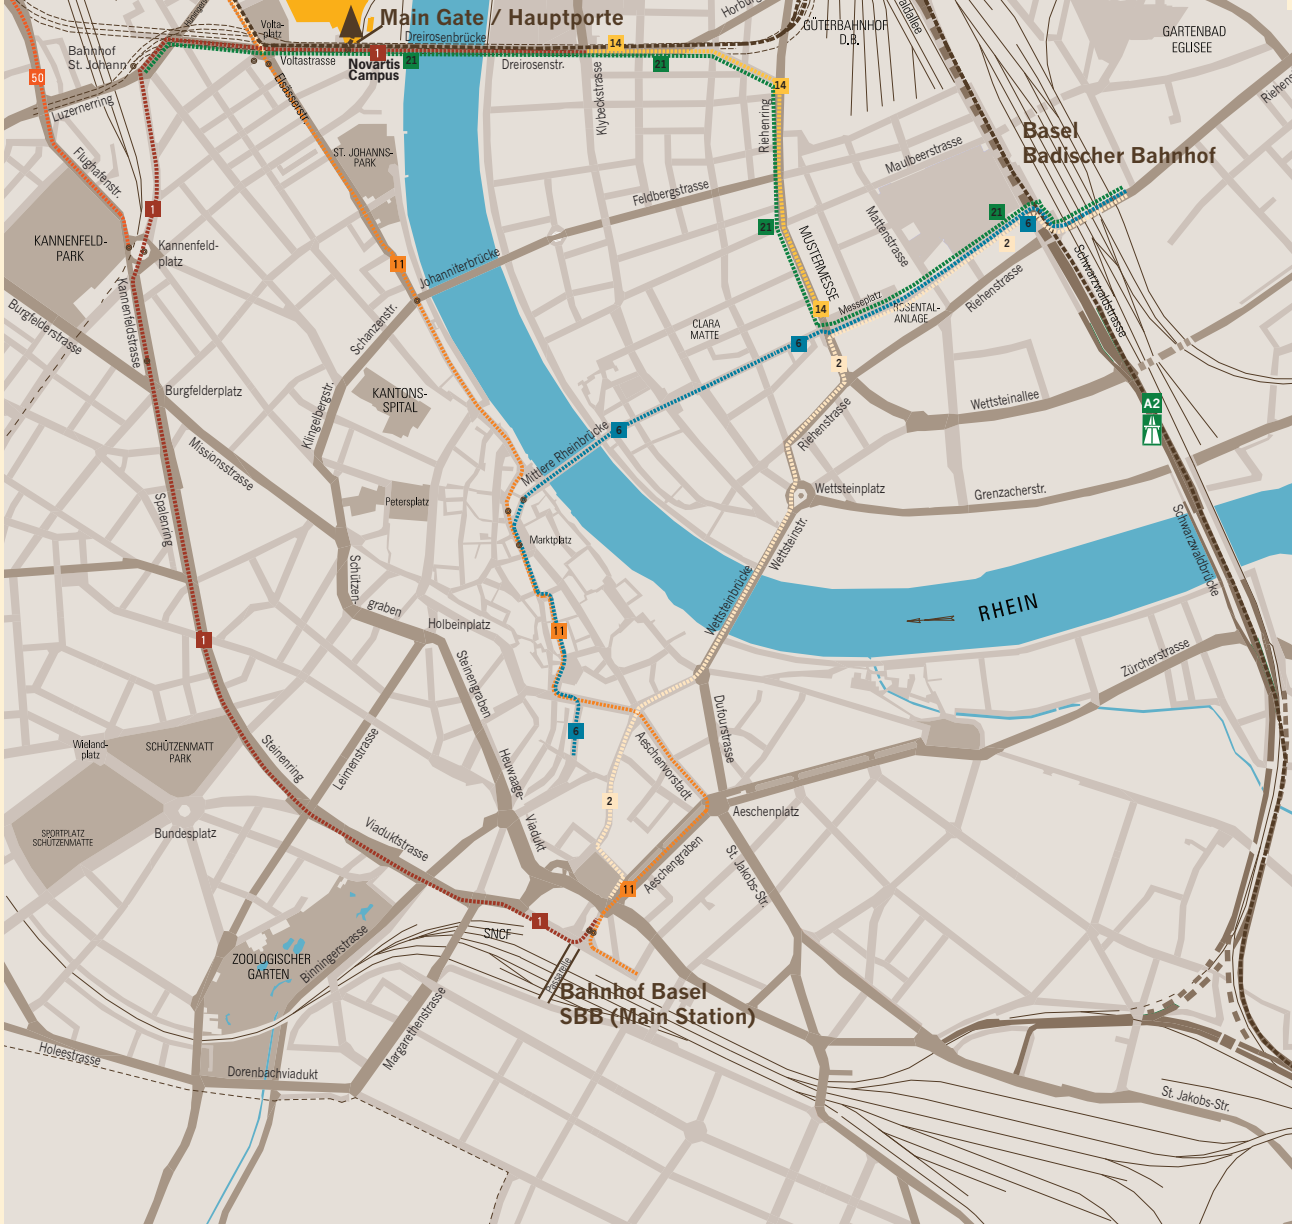

How to find us:

From France
- Motorway A35/E60
- after customs turn left and follow signs direction St. Johann/Novartis Campus (via Schlachthofstrasse, Elsässerstrasse, Voltaplatz, Voltastrasse, Fabrikstrasse)

From Germany
- Motorway A5/E35
- after customs 1st exit Basel-Nord, Kleinhüningen Mulhouse (F), St. Johann

From Switzerland
- Basel-Nord, St. Johann, Mulhouse (F)

From the EuroAirport Basel
50 1
- Bus 50 to Kannenfeldplatz, walk or take Tram 1 to Novartis Campus

From the Railway Station Basel Badischer Bahnhof
2 6 14 / 1
- Tram 2 or 6 to Messeplatz change to Tram 14/1 to Novartis Campus

21
- Tram 21 operates during morning and evening rush hours, directly via Messeplatz to Novartis Campus

From the Railway Station Bahnhof Basel SBB
1
- Tram 1 to Novartis Campus

From Marktplatz
11
- Tram 11 to Voltaplatz

From: ZURICH / BERN LUCERNE / GENEVA